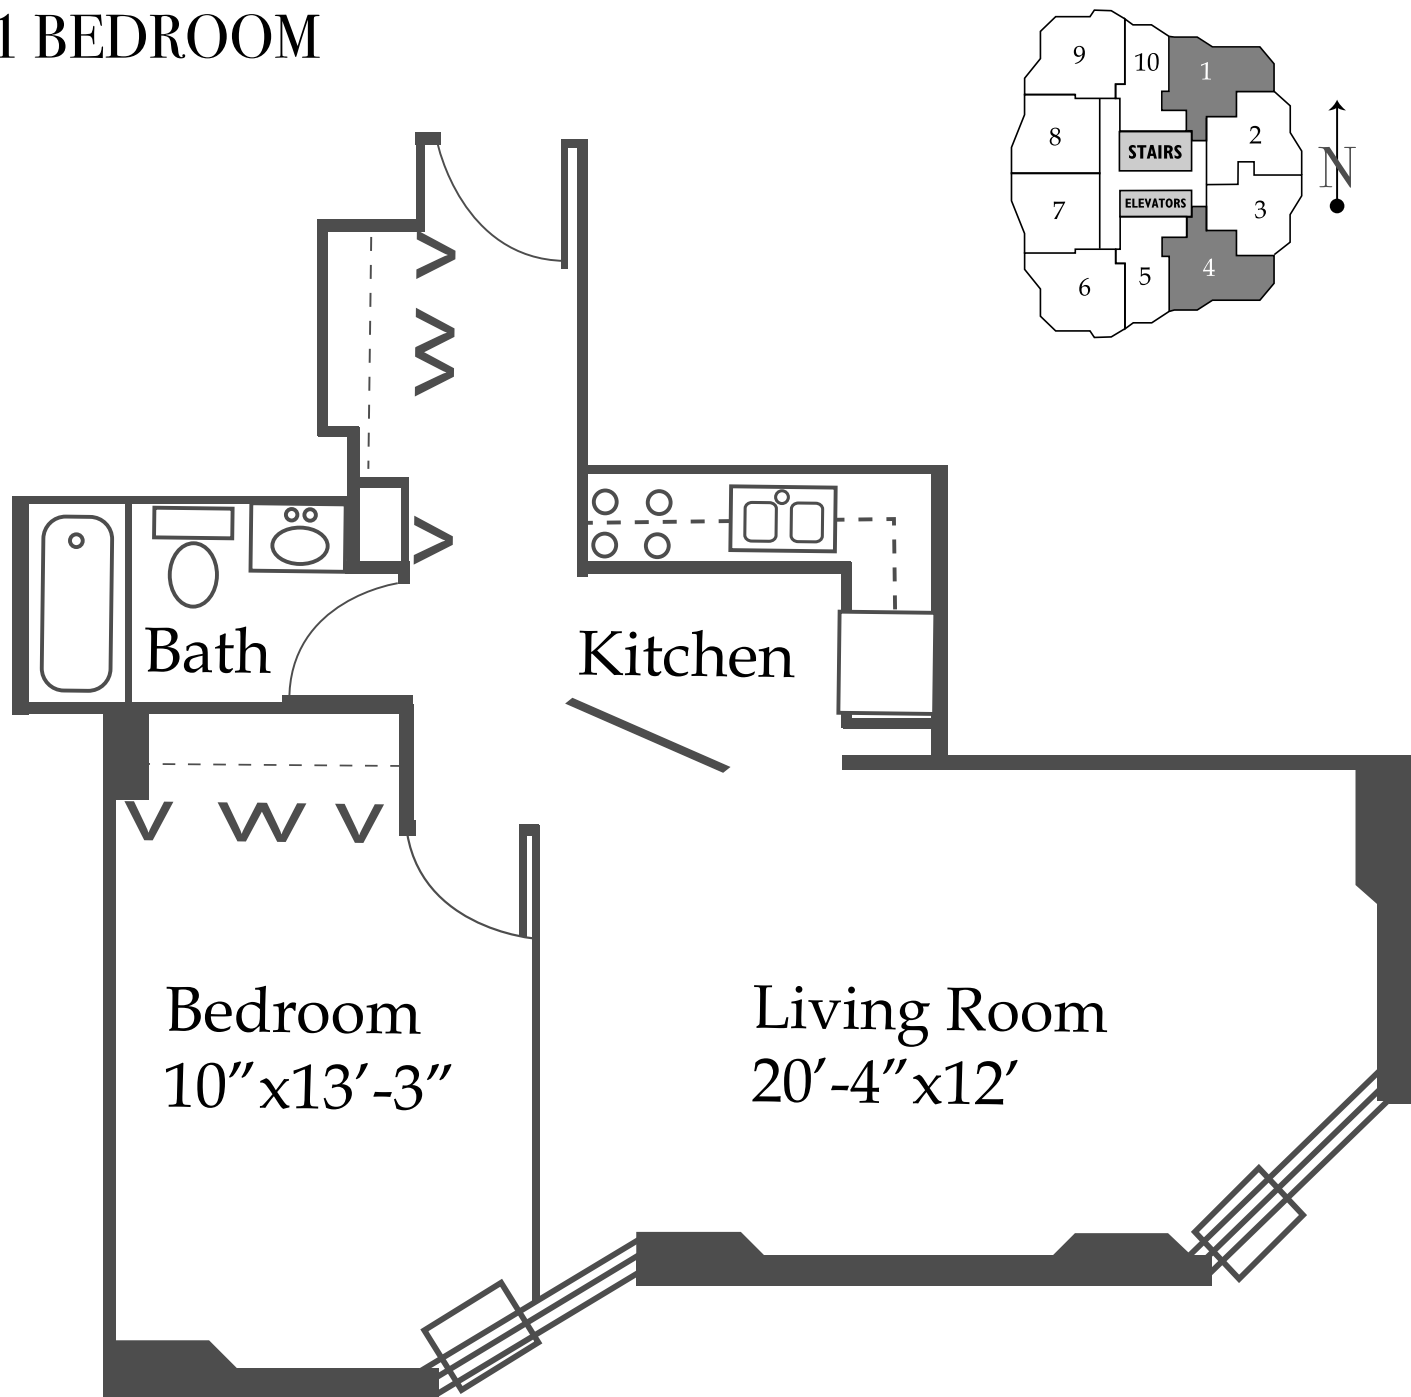

Grace Street TOWERS

Floor Plans 1 & 4

Floor Plans 2 & 3

Living Room
15'-9'' x 14'-6''

Floor Plans 7 & 8

Bedroom
10' x 11'-6''

Floor Plans 6 & 9

Bedroom
10' x 11'-6''

Floor Plans 5 & 10

Living Room
16'-9'' x 12'

Please contact the Management Office if you are interested in viewing an apartment.

www.GraceStreetTowers.com

635 W. Grace Street Chicago, IL 60613 Telephone: 773.871.1845 Fax: 773.871.7212

1 BEDROOM

All dimensions are approximate. Plans and dimensions may contain minor variations from floor to floor.

1 BEDROOM

All dimensions are approximate. Plans and dimensions may contain minor variations from floor to floor.