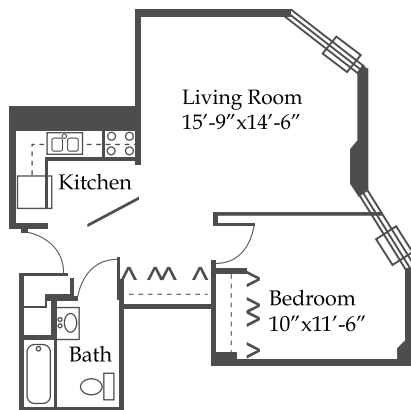

Grace Street TOWERS

Floor Plans 1 & 4

Floor Plans 2 & 3

Living Room
15'-9'' x 14'-6''

Floor Plans 7 & 8

Bedroom
10' x 11'-6''

Floor Plans 6 & 9

Bedroom
10' x 11'-6''

Floor Plans 5 & 10

Living Room
16'-9'' x 12'

Please contact the Management Office if you are interested in viewing an apartment.

www.GraceStreetTowers.com

635 W. Grace Street Chicago, IL 60613 Telephone: 773.871.1845 Fax: 773.871.7212

1 BEDROOM

All dimensions are approximate. Plans and dimensions may contain minor variations from floor to floor.

1 BEDROOM

All dimensions are approximate. Plans and dimensions may contain minor variations from floor to floor.