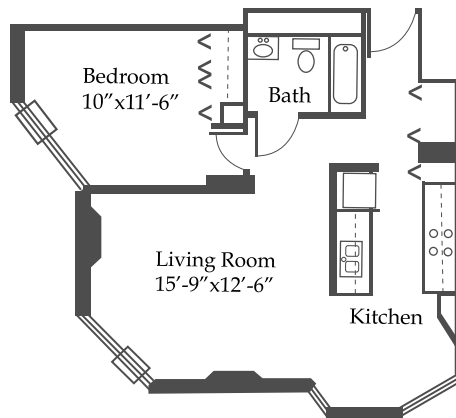

Grace Street TOWERS

Floor Plans 1 & 4

Floor Plans 2 & 3

Living Room
15'-9'' x 14'-6''

Floor Plans 7 & 8

Bedroom
10' x 11'-6''

Floor Plans 6 & 9

Bedroom
10' x 11'-6''

Floor Plans 5 & 10

Living Room
16'-9'' x 12'

Please contact the Management Office if you are interested in viewing an apartment.

www.GraceStreetTowers.com

635 W. Grace Street Chicago, IL 60613 Telephone: 773.871.1845 Fax: 773.871.7212

1 BEDROOM

All dimensions are approximate. Plans and dimensions may contain minor variations from floor to floor.

1 BEDROOM

All dimensions are approximate. Plans and dimensions may contain minor variations from floor to floor.