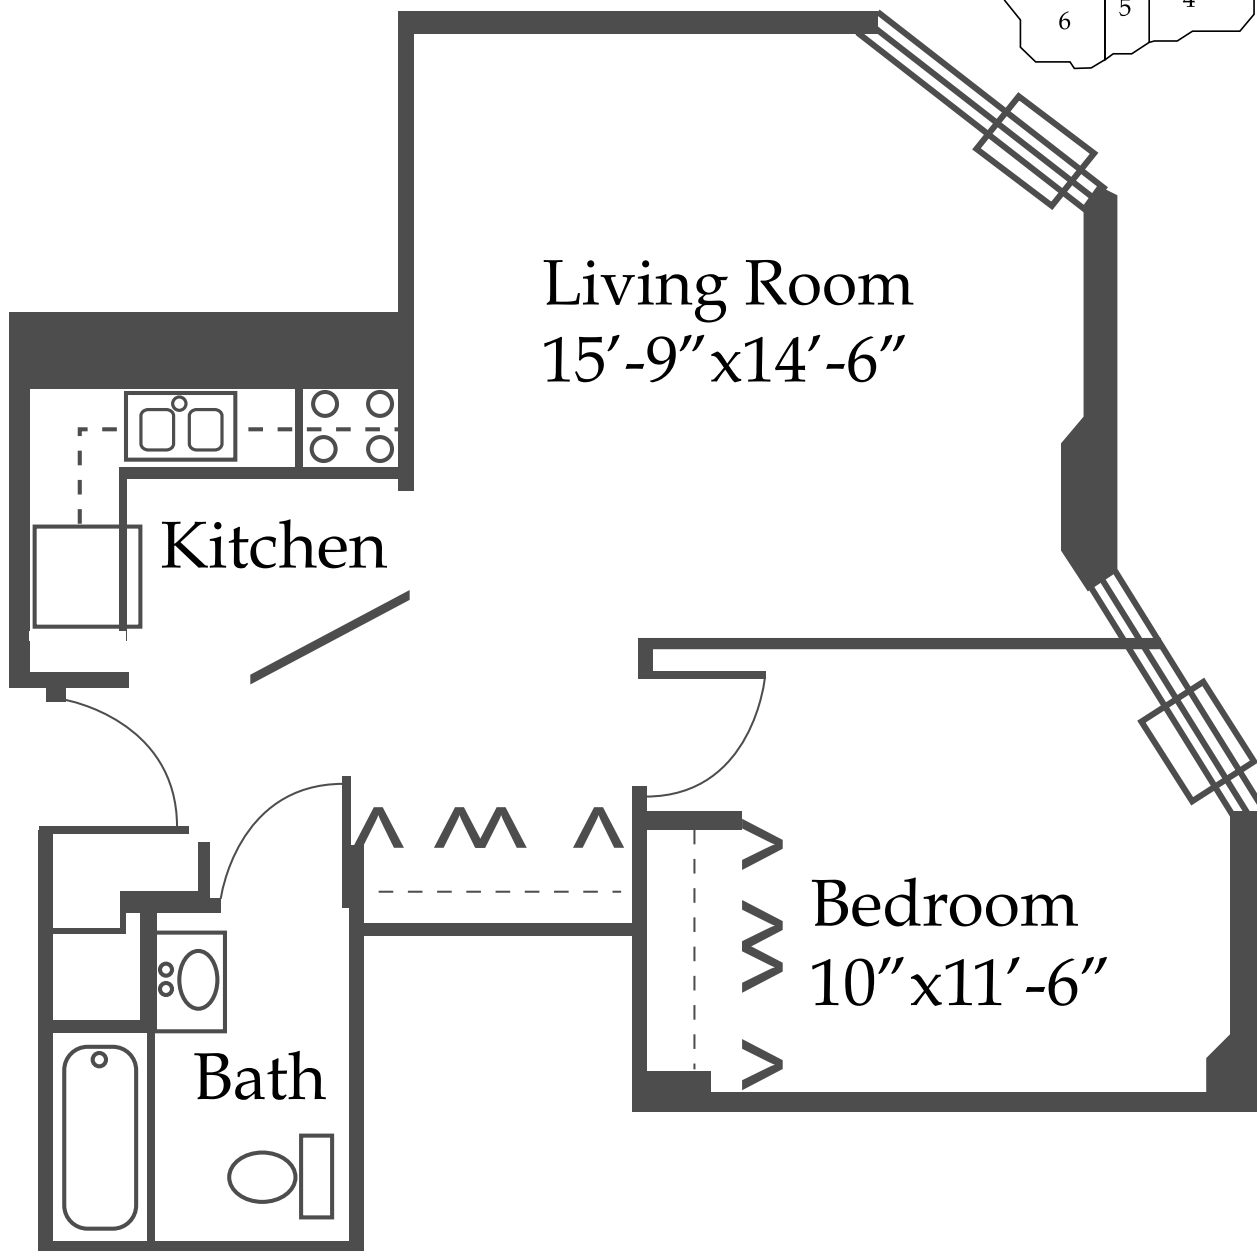

Grace Street TOWERS

Floor Plans 1 & 4

Floor Plans 2 & 3

Living Room
15'-9'' x 14'-6''

Floor Plans 7 & 8

Bedroom
10' x 11'-6''

Floor Plans 6 & 9

Bedroom
10' x 11'-6''

Floor Plans 5 & 10

Living Room
16'-9'' x 12'

Please contact the Management Office if you are interested in viewing an apartment.

www.GraceStreetTowers.com

635 W. Grace Street Chicago, IL 60613 Telephone: 773.871.1845 Fax: 773.871.7212

1 BEDROOM

All dimensions are approximate. Plans and dimensions may contain minor variations from floor to floor.

1 BEDROOM

All dimensions are approximate. Plans and dimensions may contain minor variations from floor to floor.