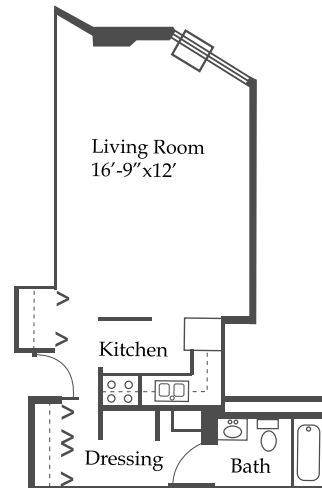

Grace Street TOWERS

Floor Plans 1 & 4

Floor Plans 2 & 3

Living Room
15'-9'' x 14'-6''

Floor Plans 7 & 8

Bedroom
10' x 11'-6''

Floor Plans 6 & 9

Bedroom
10' x 11'-6''

Floor Plans 5 & 10

Living Room
16'-9'' x 12'

Please contact the Management Office if you are interested in viewing an apartment.

www.GraceStreetTowers.com

635 W. Grace Street Chicago, IL 60613 Telephone: 773.871.1845 Fax: 773.871.7212

1 BEDROOM

All dimensions are approximate. Plans and dimensions may contain minor variations from floor to floor.

1 BEDROOM

All dimensions are approximate. Plans and dimensions may contain minor variations from floor to floor.