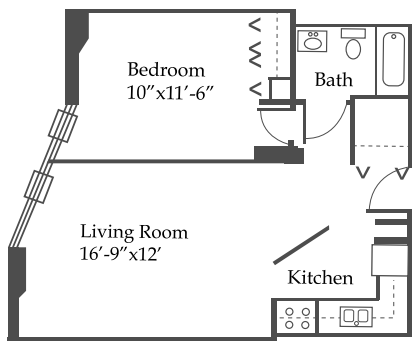

Grace Street TOWERS

Floor Plans 1 & 4

Floor Plans 2 & 3

Living Room
15'-9'' x 14'-6''

Floor Plans 7 & 8

Bedroom
10' x 11'-6''

Floor Plans 6 & 9

Bedroom
10' x 11'-6''

Floor Plans 5 & 10

Living Room
16'-9'' x 12'

Please contact the Management Office if you are interested in viewing an apartment.

www.GraceStreetTowers.com

635 W. Grace Street Chicago, IL 60613 Telephone: 773.871.1845 Fax: 773.871.7212

1 BEDROOM

All dimensions are approximate. Plans and dimensions may contain minor variations from floor to floor.

1 BEDROOM

All dimensions are approximate. Plans and dimensions may contain minor variations from floor to floor.