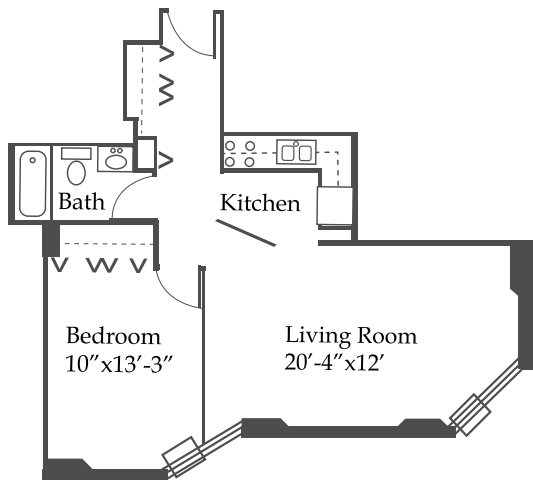

Grace Street TOWERS

Floor Plans 1 & 4

Floor Plans 2 & 3

Living Room
15'-9'' x 14'-6''

Floor Plans 7 & 8

Bedroom
10' x 11'-6''

Floor Plans 6 & 9

Bedroom
10' x 11'-6''

Floor Plans 5 & 10

Living Room
16'-9'' x 12'

Please contact the Management Office if you are interested in viewing an apartment.

www.GraceStreetTowers.com

635 W. Grace Street Chicago, IL 60613 Telephone: 773.871.1845 Fax: 773.871.7212

1 BEDROOM

All dimensions are approximate. Plans and dimensions may contain minor variations from floor to floor.

1 BEDROOM

All dimensions are approximate. Plans and dimensions may contain minor variations from floor to floor.